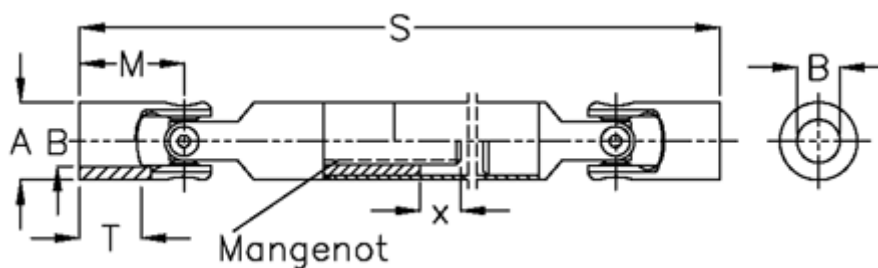

Data Sheet

Article number: 076631003

Description: Slip shaft 0.663.100.003 needle bearing
S=585 X=180 Bore 40H7

Measures

A	= 63
B H7	= 40
Longitudinal ribs	= 6x36x42
M	= 83
MD max N m	= 250
s	= 585
T	= 50
x	= 180